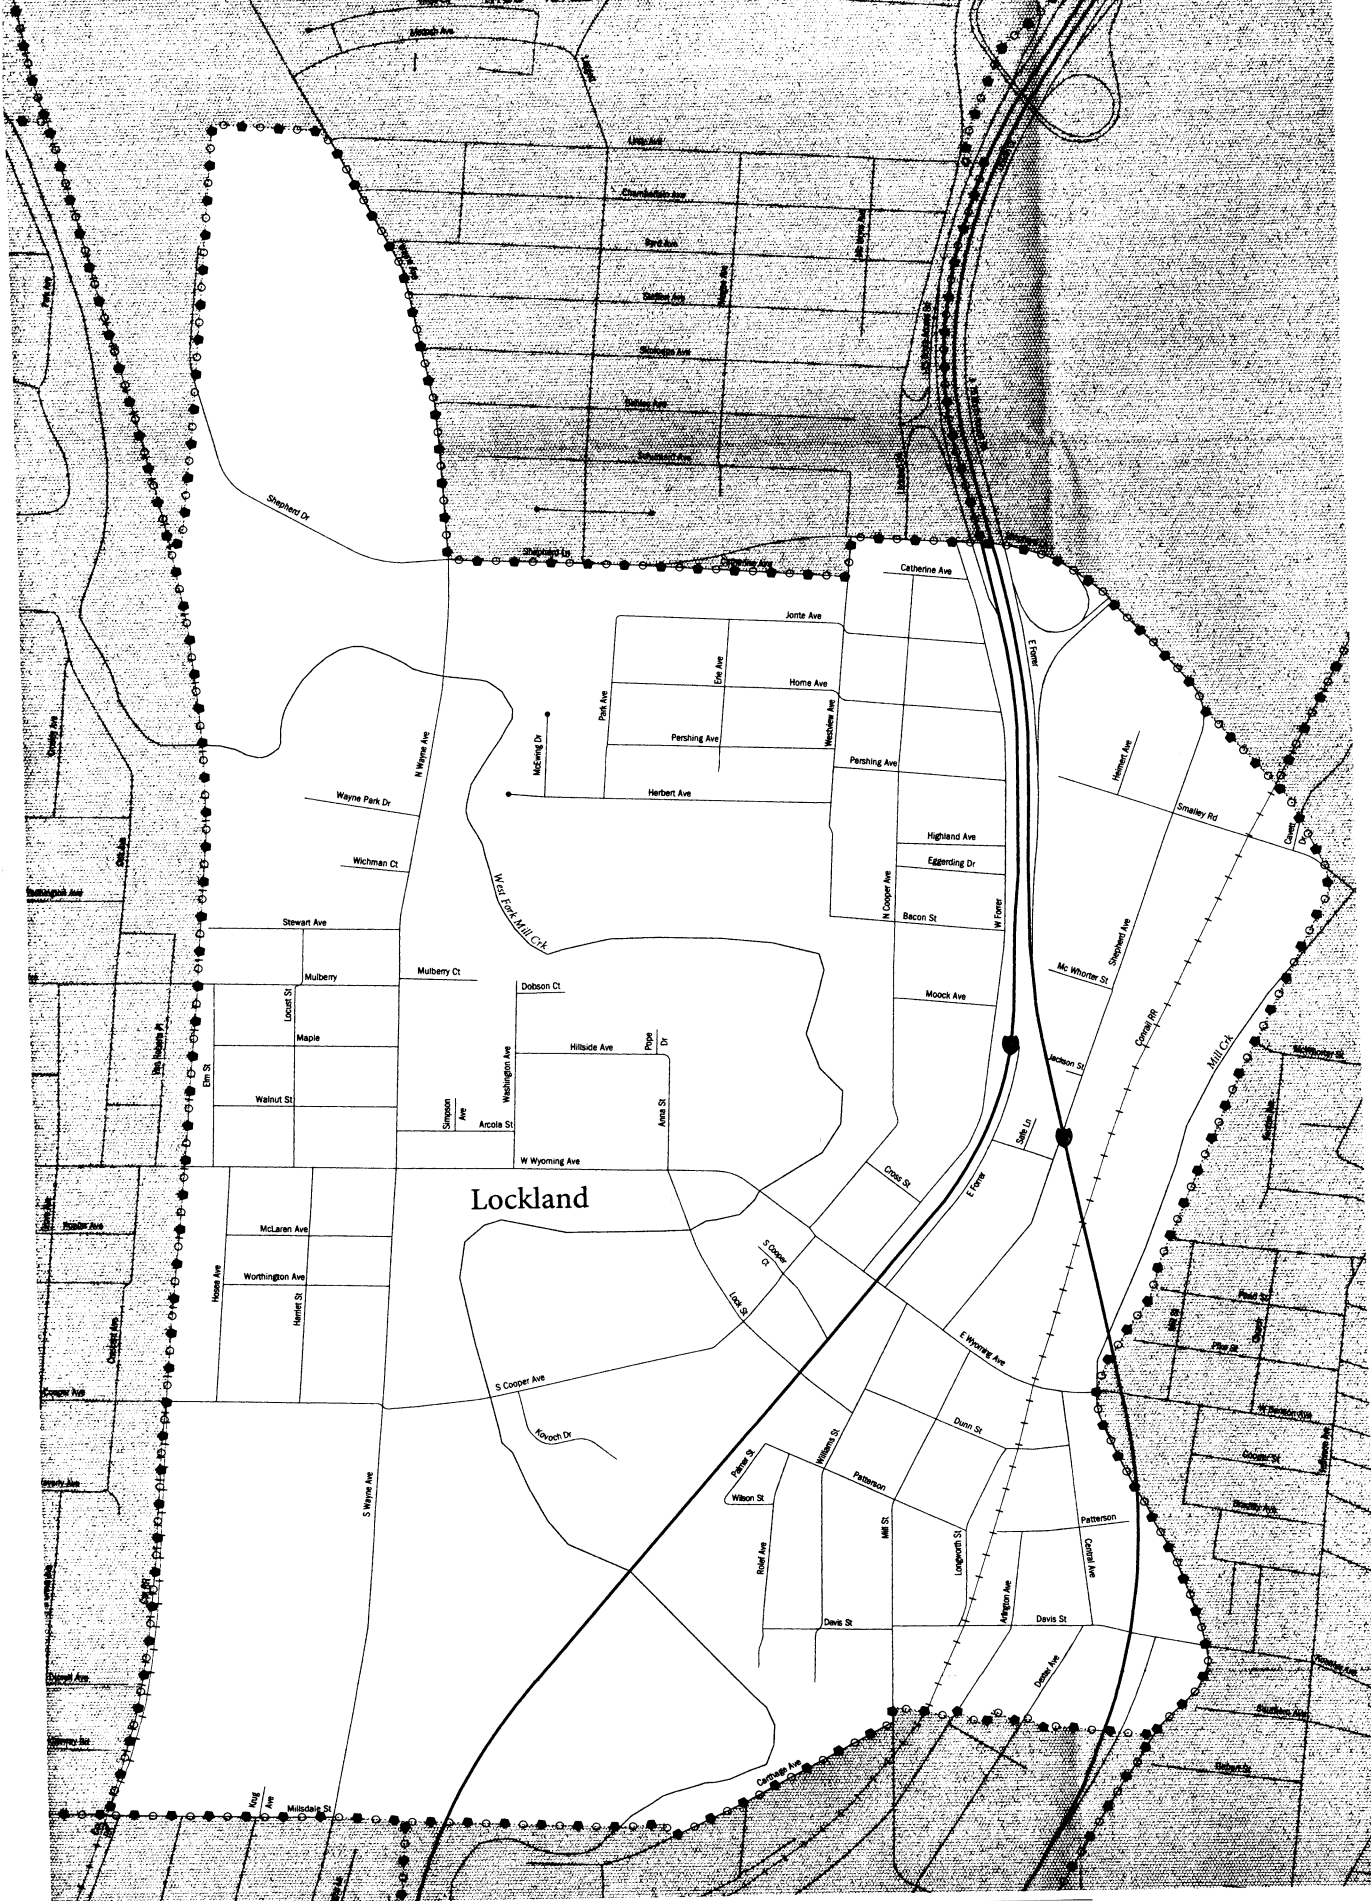

REC'D 43/77

Lockland

Map showing streets and landmarks in Lockland, Ohio. Key streets include N Wayne Ave, S Wayne Ave, W East Main Ct, E Whorner St, and various residential streets like Jotta Ave, Home Ave, Pershing Ave, and Highland Ave. A railroad line is visible running diagonally across the map.